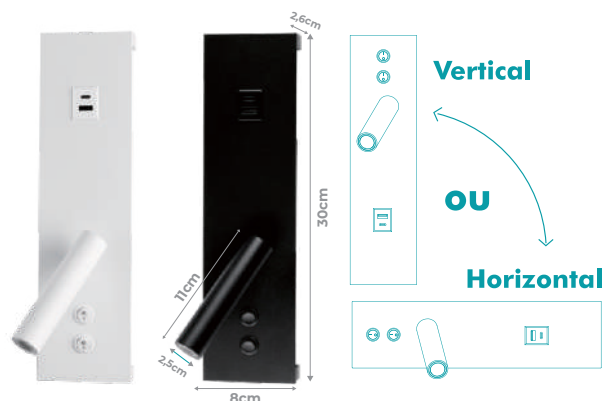

ARANDELAS LEYA ALL