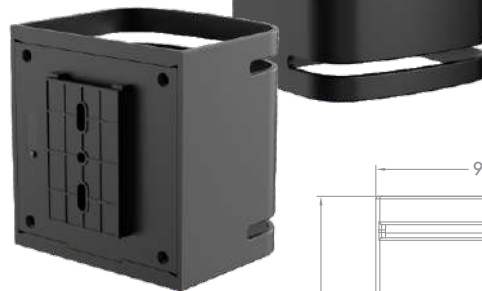

Linha On

LANÇAMENTO

3000K

INSTALAÇÃO
SEM FIO

HALO

4W

IP44

350 Lúmens

CÓD.: 1426

SENSOR DE
MOVIMENTO

ACOMPANHA
CABO USB